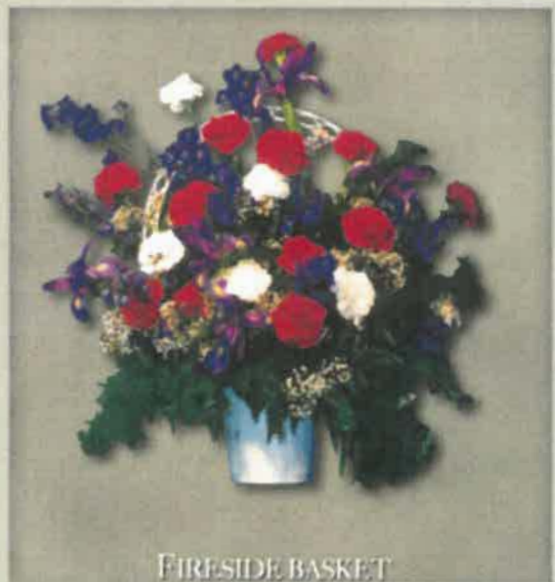

FIRESIDE BASKET